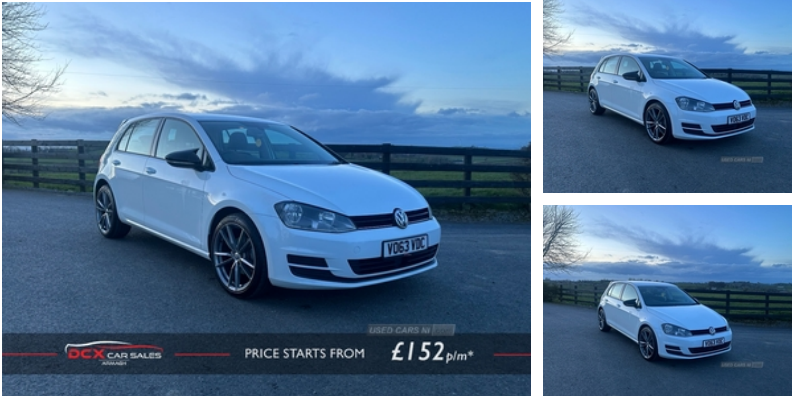

Volkswagen Golf 1.6 TDI 105 SE 5dr | Oct 2013

DEPOSIT TAKEN ~ ANOTHER ON THE WAY

£7,000

2013 Volkswagen Golf 1.6 TDI SE

Just Arrived into Stock

£152.88 Per Month for 55 Months with a £715 Deposit

Other flexible finance packages available with no deposit and poor credit applications are welcome.

- ~ 93,000 Miles Warranted
- ~ Free Road Tax
- ~ Auto Hold / Hill Assist
- ~ Bluetooth
- ~ Multifunction Steering Wheel
- ~ Front Radar Assist & Adaptive Cruise Control
- ~ MOT Until 2024

Upgraded alloys are an optional extra

Lots of finance options available with a range of lenders.

Call / What's App: 07934837529. If first number is not available to answer please call Dermot on: 07789133980

HPI Clear
Fully Valeted
Fully Serviced
3 Months Warranty Included with extended options available
Car Sale Price - £7150

Vehicle Features

'Lights On' warning buzzer, 3 point height adj front seatbelts +

Miles:	93000
Fuel Type:	Diesel
Transmission:	Manual
Colour:	White
Engine Size:	1598
CO2 Emission:	99
Tax Band:	A (£0 p/a)
Body Style:	Hatchback
Insurance group:	11E
Reg:	VO63VDC

Technical Specs

DIMENSIONS	
Length:	4255mm
Width:	1799mm
Height:	1452mm
Seats:	5
Luggage Capacity (Seats Up):	380L
Gross Weight:	1800KG
Max. Loading Weight:	550KG

PERFORMANCE & ECONOMY	
Fuel Consum. (Urban Cold):	61.4MPG
Fuel Consum. (Extra Urban):	85.6MPG
Fuel Consum. (Combined):	74.3MPG
Fuel Tank Capacity:	50L
Number Of Gears:	5 SPEED
Top Speed:	119MPH
Acceleration 0-100 km/h:	10.7s
Engine Power BHP:	103.3BHP