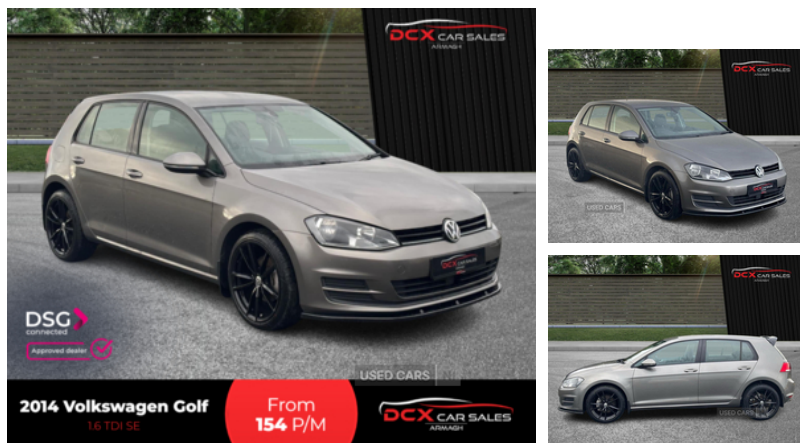

Volkswagen Golf 1.6 TDI 105 SE 5dr | Jan 2014

~ FULL YEARS MOT ~ IN STOCK ~ READY TO GO

£6,400

2013 Volkswagen Golf 1.6 TDI SE

£154.33 Per Month for 47 Months with a £640 Deposit Other flexible finance packages available with no deposit and poor credit applications are welcome.

- ~ 103,000 Miles Warranted
- ~ MOT TO January 2026
- ~ Excellent Service History
- ~ Upgraded Lip Kit & Mudflaps Included
- ~ Auto Hold Handbrake
- ~ Just Serviced

Lots of finance options available with a range of lenders.

Upgraded Alloys shown are a £650 optional extra.

Call / What's App: 07934837529. If first number is not available to answer please call Dermot on: 07789133980.

HPI Clear
Fully Valeted
3 Months Warranty Included
Car Sale Price - £6400

Viewing is by appointment only please. We price our vehicles very competitively so please don't be disappointed when we refuse any offers.

Vehicle Features

Miles:	103000
Fuel Type:	Diesel
Transmission:	Manual
Colour:	Grey
Engine Size:	1598
Body Style:	Hatchback
Insurance group:	11E
Reg:	OE63LNW

Technical Specs

DIMENSIONS	
Length:	4255mm
Width:	1799mm
Height:	1452mm
Seats:	5
Luggage Capacity (Seats Up):	380L
Gross Weight:	1800KG
Max. Loading Weight:	550KG

PERFORMANCE & ECONOMY	
Fuel Consum. (Urban Cold):	61.4MPG
Fuel Consum. (Extra Urban):	85.6MPG
Fuel Consum. (Combined):	74.3MPG
Fuel Tank Capacity:	50L
Number Of Gears:	5 SPEED
Top Speed:	119MPH
Acceleration 0-100 km/h:	10.7s
Engine Power BHP:	103.3BHP